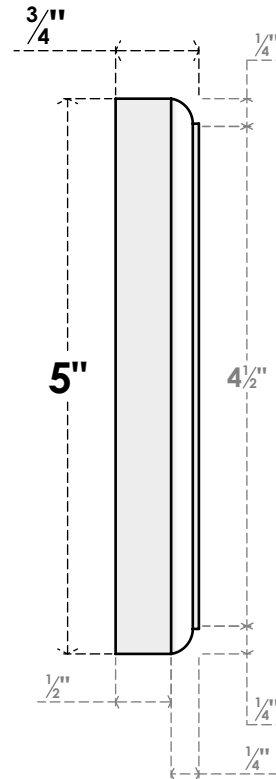

# ROSP050X050X075SDG11

5"W X 5"H X 3/4"P STANDARD SEDGWICK FLOWER ROSETTE WITH ROUNDED EDGE, ARCHITECTURAL GRADE PVC

**FRONT**

**SIDE**

EKENA MILLWORK  
2300 WEST MAIN ST.  
CLARKSVILLE, TX 75426  
TOLL FREE: 866-607-0453  
WWW.EKENAMILLWORK.COM

**NOTES**

1. INSTALLATION TO BE COMPLETED IN ACCORDANCE WITH MANUFACTURER'S SPECIFICATIONS.
2. DRAWING MAY NOT BE TO SCALE
3. THIS DRAWING IS INTENDED FOR DESIGN AND PLANNING PURPOSES ONLY.
4. ALL INFORMATION CONTAINED HEREIN WAS CURRENT AT THE TIME OF DEVELOPMENT BUT MUST BE REVIEWED AND APPROVED BY THE PRODUCT MANUFACTURER TO BE CONSIDERED ACCURATE.
5. ARCHITECTURAL GRADE PVC PRODUCTS ARE MADE FROM EXPANDED CELLULAR PVC AND COME NATURALLY WHITE BUT MAY BE PAINTED