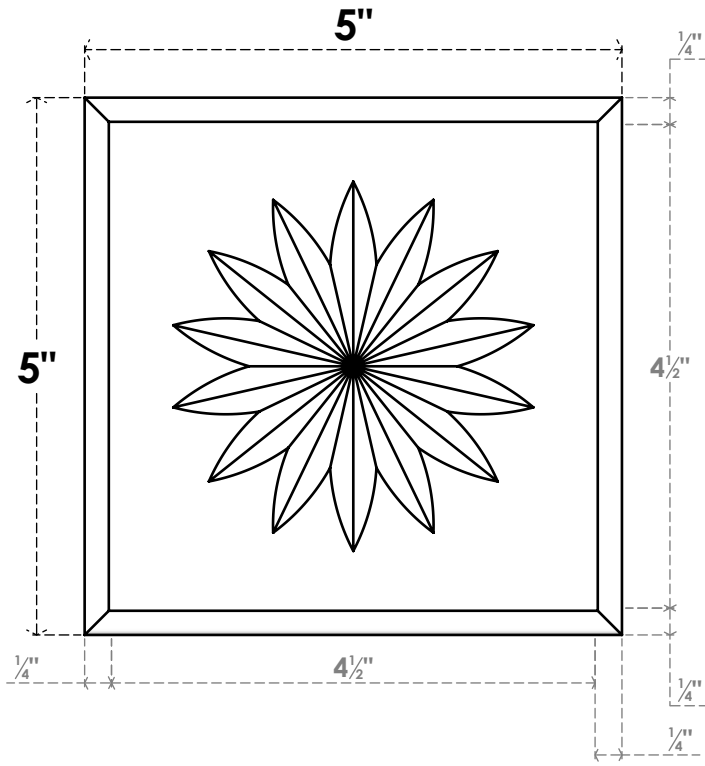

# ROSP050X050X075SDG11

5"W X 5"H X 3/4"P STANDARD SEDGWICK FLOWER ROSETTE WITH ROUNDED EDGE, ARCHITECTURAL GRADE PVC

**FRONT**

**SIDE**

EKENA MILLWORK  
2300 WEST MAIN ST.  
CLARKSVILLE, TX 75426  
TOLL FREE: 866-607-0453  
WWW.EKENAMILLWORK.COM